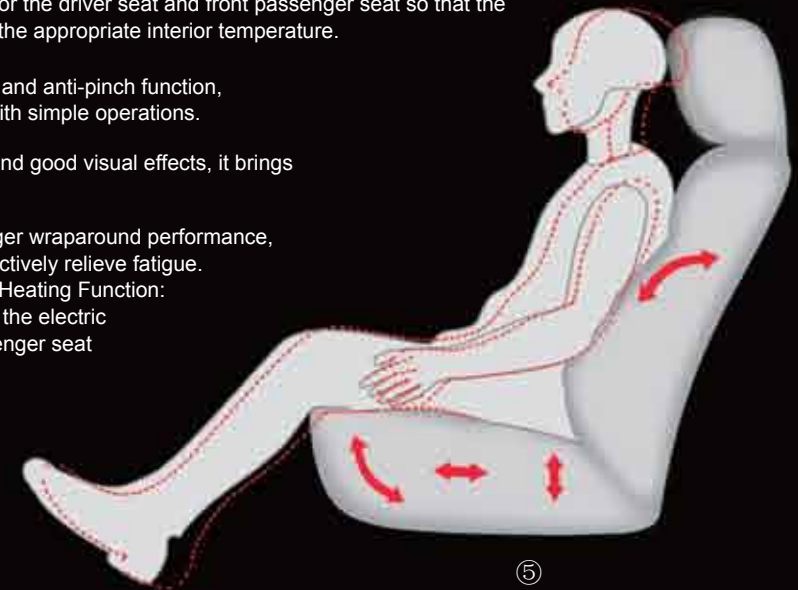

We say 'No' to mediocrity and enjoy life within sporting

- ① Multi-Functional Leather Steering Wheel: It integrates the functions, including Bluetooth control, cruise control, and audio control, featuring stronger driving entertainment and higher driving safety.
- ② Automatic Two-Zone Air Conditioning System: The real-time automatic constant temperature control realizes the zone temperature regulation for the driver seat and front passenger seat so that the passengers at different positions can feel the appropriate interior temperature.
- ③ Intelligent Sunroof: With one-touch switch and anti-pinch function, it enables you to easily enjoy the nature with simple operations.
- ④ 8" Display Screen: With easy operations and good visual effects, it brings unlimited pleasure to your journey.
- ⑤ Luxury Seats: Outstanding comfort, stronger wraparound performance, and better waist support performance effectively relieve fatigue.
  8-Direction Adjustable Seats with Electric Heating Function: The 8-direction adjustable driver seat and the electric heating function for driver seat/front passenger seat feature practicability and comfort.
  Front-row Active Headrest: Front-row headrest can trigger neck protection system in case of vehicle collision to provide efficient support to the head and reduce cervical spinal injury.